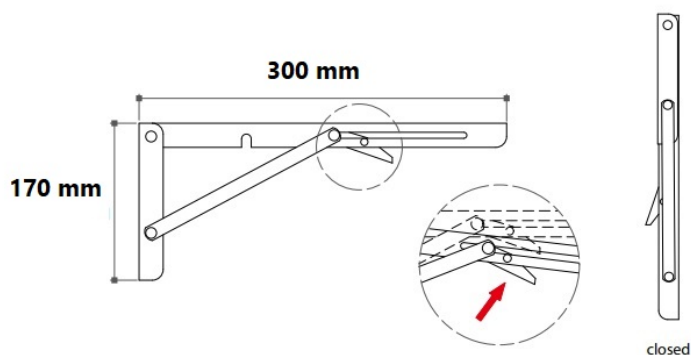

PRODUCT SHEET

Description:

Folding Bracket, Steel, Black, 300mm, Self Locking, Max Load: 60 KG pr. Pair, RAL 9005

Item number:

15.11.520-0

Units	Box	Carton	HS Code	Barcode
Pair	1	24	8302420090	 5704866506557

SISO A/S

Mileparken 11
DK-2740 Skovlunde
Denmark
VAT: DK 24786013

Phone +45 45 830 900

www.siso.dk
siso@siso.dk

Danske Bank
Nytorv Branch
Copenhagen
SWIFT: DABADKKK

Account no.
4180 3112 112936
IBAN Account
DK7230003112112936